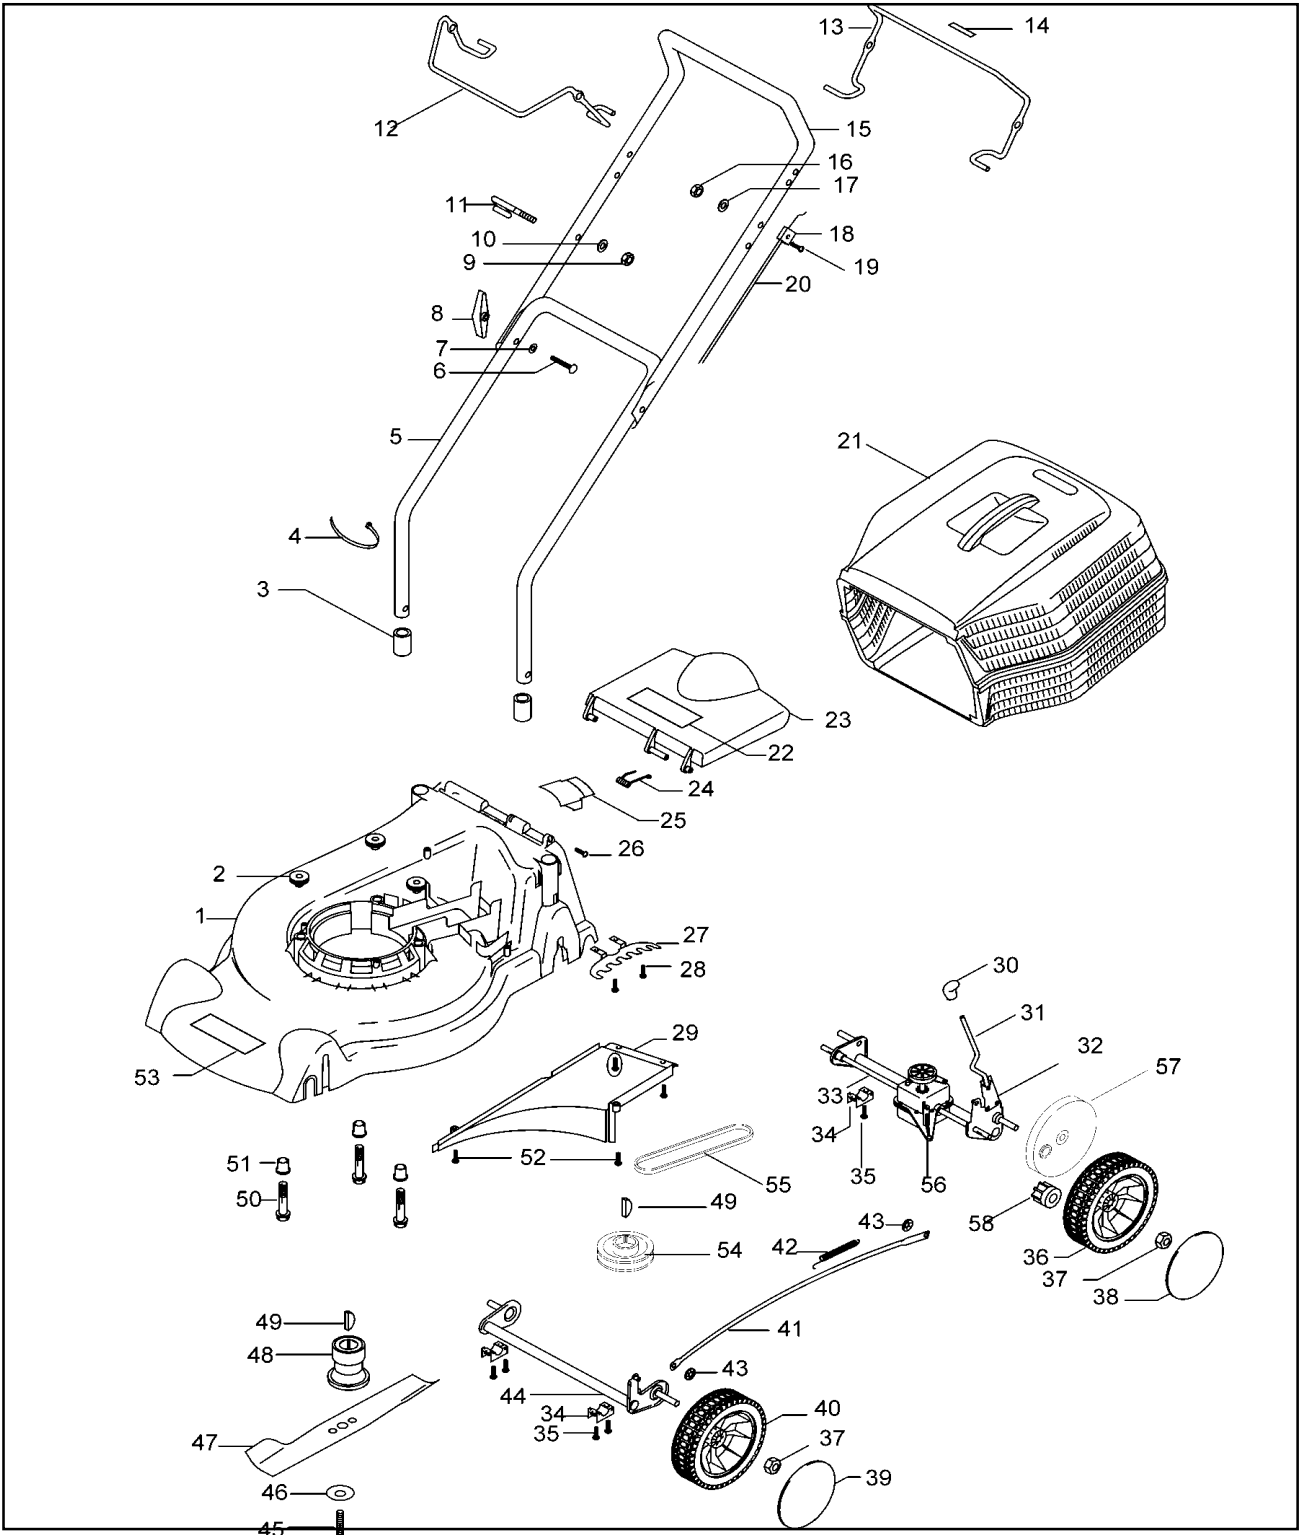

Service

brand Partner

date 23.01.04 Sheet 1/2

Publication No. AP0401001

Model
P3542PD

Product Number
9645312-27

Service

date	23.01.04	Sheet 2/2

brand	Partner	pos

P 3 5 4 2 PD		38

pos	Part No	Description	Qty		Part No	Description	Qty
1	5107045-69/1	Deck 42cm (Yellow)	1	40	5127994-69/6	Hub Cap Rear	2
2	5148551-00/4	Bush Deck Insulator	3	41	5127993-69/8	Hub Cap Front	2
3	5127999-67/9	Deck Collar	2	42	5127949-01/3	Wheel and tyre Front	2
4	5130842-00/7	Tie Wrap	4	43	5119254-01/8	Link Arm	1
5	5118839-68/6	Handle Lower (Grey)	1	44	5138659-00/7	Spring Change	1
6	5149945-01/5	M8 CoachBolt	2	45	5149679-00/2	Starlock Washer	2
7	5149164-00/5	Washer 8mm	2	46	5118892-00/8	Front Axle	1
8	5127931-67/2	Wing Knob M8 (Black)	2	47	5146677-09/0	Blade Bolt	1
9	5147180-00/3	Nut M6 Nyloc	1	48	5139480-00/0	Washer Bevelled	1
10	5140266-00/7	Washer	1	49	5119223-00/5	Blade 42cm	1
11	5130763-00/5	Cord Guide	1	50	5128001-00/4	Blade Adaptor	1
12	5106949-67/9	Bale Arm Drive (Black)	1		Item, includes *		
13	5106948-67/1	Bale Arm Brake (Black)	1	51	5140053-00/9	(Key Woodruff)	2
14	5139531-00/7	Label - Drive	1	52	5149167-00/8	Bolt Engine	
15	5148290-01/7	Handle	1	53		Shanked	3
16	5147180-00/3	Nut M6 Nyloc	1	54	5139621-00/6	Bush Deck	
17	5140266-00/7	Washer	1	55		Insulator	3
18	6877309	Wire Clamp Double	1	56	5149753-01/3	Screw No8	
19	7252378-51/2	Screw M5 x 40	1	57		Polymate	4
20	5130606-00/6	Clutch Cable	1	58	5131018-05/0	Model Label	1
21	5106998-01/5	Grassbox Assy 42cm ABS	1	59	5127768-00/9	Vee Pulley	1
22	5139987-00/1	Warning label	1		5139109-00/0	V Belt	1
23	5106859-69/6	Safety Flap	1		5128033-00/3	Gearbox 1 Speed	1
24	5138620-00/9	Safety Flap Spring	1		5148831-00/0	Pawl	1
25	5118409-69/6	Driver Cover	1		5138050-00/9	Drive Sprocket	1
26	5149197-01/3	Screw No 10	1		5138050-01/4	Drive Sprocket	1
27	5127741-00/8	Quadrant 6 Position	1				
28	5149753-01/3	Screw No. 8 Polymate	4				
29	5106953-67/1	Plate Collection	1				
30	5127925-67/4	Knob Height Adjust	1				
31	5130793-00/2	Change Lever	1				
32	5137724-00/0	Adjustment Spring	1				
33	5118893-00/6	Rear Axle Driven	1				
34	5138618-00/3	Axle Clamp	6				
35	5139922-00/8	Rivet	3				
36	5127949-02/1	7" Wheel and Tyre	2				
37	5139941-00/8	Wheel Adaptor	4